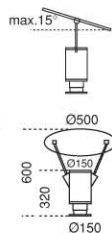

WEIGHT	11500 Gr
COLORS	white black grey
BASE	G24d-1 G24d-1
LAMP TYPE	Dulux 13W 230V Dulux 10W 230V *Ballast included

CODE  
F8039  
F8039S  
IP 54

WEIGHT	12100 Gr
COLORS	white black grey
BASE	G12
LAMP TYPE	Cdm-t 70W 230V Metal halide *Kit included

CODE  
F8040  
IP 54

WEIGHT	10700 Gr
COLORS	white black grey
BASE	E27
LAMP TYPE	Hg 125W 230V

CODE  
F8041  
IP 54