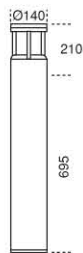

WEIGHT	11500 Gr
COLORS	white black grey
BASE	G24d-1 G24d-1
LAMP TYPE	Dulux 13W 230V Dulux 10W 230V *Ballast included

CODE  
F8039  
F8039S  
IP 54

WEIGHT	12100 Gr
COLORS	white black grey
BASE	G12
LAMP TYPE	Cdm-t 70W 230V Metal halide *Kit included

CODE  
F8040  
IP 54

WEIGHT	10700 Gr
COLORS	white black grey
BASE	E27
LAMP TYPE	Hg 125W 230V

CODE  
F8041  
IP 54