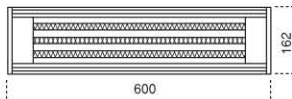

EXTERIOR LIGHTING // 19

CODE	LAMP TYPE	COLORS	WEIGHT
F9011 IP 20	TL5 3x24W Fluorescent 1-10V RGB *Electronic ballast included *Can be dimmable	black white grey	5000 Gr

CODE	LAMP TYPE	COLORS	WEIGHT
F9012 IP 20	TL5 3x54W Fluorescent 1-10V RGB *Electronic ballast included *Can be dimmable	black white grey	9000 Gr

CODE	LAMP TYPE	COLORS	WEIGHT
F9021 IP 65	TL5 3x24W Fluorescent 1-10V RGB *Electronic ballast included *Can be dimmable	black white grey	5000 Gr

CODE	LAMP TYPE	COLORS	WEIGHT
F9022 IP 65	TL5 3x54W Fluorescent 1-10V RGB *Electronic ballast included *Can be dimmable	black white grey	9000 Gr