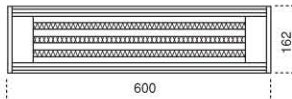

EXTERIOR LIGHTING // 19

CODE	LAMP TYPE	COLORS	WEIGHT
F9011 IP 20	TL5 3x24W Fluorescent 1-10V RGB *Electronic ballast included *Can be dimmable	black white grey	5000 Gr

CODE	LAMP TYPE	COLORS	WEIGHT
F9012 IP 20	TL5 3x54W Fluorescent 1-10V RGB *Electronic ballast included *Can be dimmable	black white grey	9000 Gr

CODE	LAMP TYPE	COLORS	WEIGHT
F9021 IP 65	TL5 3x24W Fluorescent 1-10V RGB *Electronic ballast included *Can be dimmable	black white grey	5000 Gr

CODE	LAMP TYPE	COLORS	WEIGHT
F9022 IP 65	TL5 3x54W Fluorescent 1-10V RGB *Electronic ballast included *Can be dimmable	black white grey	9000 Gr