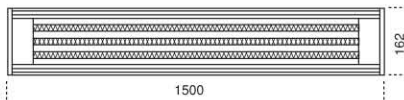

EXTERIOR LIGHTING // 19

CODE	LAMP TYPE	COLORS	WEIGHT
F9011 IP 20	TL5 3x24W Fluorescent 1-10V RGB *Electronic ballast included *Can be dimmable	black white grey	5000 Gr

CODE	LAMP TYPE	COLORS	WEIGHT
F9012 IP 20	TL5 3x54W Fluorescent 1-10V RGB *Electronic ballast included *Can be dimmable	black white grey	9000 Gr

CODE	LAMP TYPE	COLORS	WEIGHT
F9021 IP 65	TL5 3x24W Fluorescent 1-10V RGB *Electronic ballast included *Can be dimmable	black white grey	5000 Gr

CODE	LAMP TYPE	COLORS	WEIGHT
F9022 IP 65	TL5 3x54W Fluorescent 1-10V RGB *Electronic ballast included *Can be dimmable	black white grey	9000 Gr