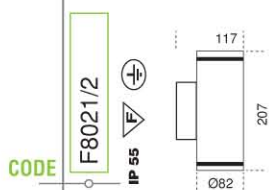

WEIGHT	850 Gr
COLORS	white black grey
BASE	GU10
LAMP TYPE	twistline 2x50W 230V

WEIGHT	1500 Gr
COLORS	white black grey
BASE	E27
LAMP TYPE	Par 30 2x75W 230V

WEIGHT	8000 Gr
COLORS	white black grey
BASE	G12 E27
LAMP TYPE	Cdm-t 70-150W 230V Metal halide * Kit included Par 38 120W 230V