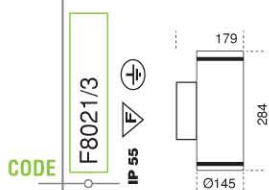

WEIGHT	850 Gr
COLORS	white black grey
BASE	GU10
LAMP TYPE	twistline 2x50W 230V

WEIGHT	1500 Gr
COLORS	white black grey
BASE	E27
LAMP TYPE	Par 30 2x75W 230V

WEIGHT	8000 Gr
COLORS	white black grey
BASE	G12 E27
LAMP TYPE	Cdm-t 70-150W 230V Metal halide * Kit included Par 38 120W 230V