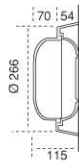

CODE	LAMP TYPE	BASE	COLORS	WEIGHT
F8025	Soft 60W 230V 	E27	<ul style="list-style-type: none"> ○ black ○ white ○ grey 	○ 2195 Gr

IP 65  

CODE	LAMP TYPE	BASE	COLORS	WEIGHT
F8026	Soft 60W 230V 	E27	<ul style="list-style-type: none"> ○ black ○ white ○ grey 	○ 2470 Gr

IP 65  

CODE	LAMP TYPE	BASE	COLORS	WEIGHT
F8027	Soft 60W 230V 	E27	<ul style="list-style-type: none"> ○ black ○ white ○ grey 	○ 2298 Gr

IP 65  