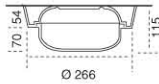

CODE	LAMP TYPE	BASE	COLORS	WEIGHT
F8025	Soft 60W 230V 	E27	<ul style="list-style-type: none"> ○ black ○ white ○ grey 	○ 2195 Gr

IP 65  

CODE	LAMP TYPE	BASE	COLORS	WEIGHT
F8026	Soft 60W 230V 	E27	<ul style="list-style-type: none"> ○ black ○ white ○ grey 	○ 2470 Gr

IP 65  

CODE	LAMP TYPE	BASE	COLORS	WEIGHT
F8027	Soft 60W 230V 	E27	<ul style="list-style-type: none"> ○ black ○ white ○ grey 	○ 2298 Gr

IP 65  