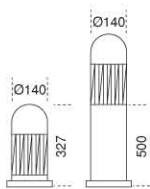

WEIGHT 11500 Gr
5000 Gr

COLORS white
black
grey

BASE E27

Soft 100W 230V

LAMP TYPE

CODE F8036
F8036S

IP 54

WEIGHT 11500 Gr

COLORS white
black
grey

BASE G24d-1

Dulux 13W 230V

*Ballast included

LAMP TYPE

CODE F8037

IP 54

WEIGHT 12000 Gr

COLORS white
black
grey

BASE G24d-1

Dulux 13W 230V

*Ballast included

LAMP TYPE

CODE F8038

IP 54