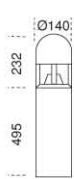

WEIGHT 11500 Gr
5000 Gr

COLORS white
black
grey

BASE E27

Soft 100W 230V

LAMP TYPE

CODE F8036
F8036S

IP 54

WEIGHT 11500 Gr

COLORS white
black
grey

BASE G24d-1

Dulux 13W 230V

*Ballast included

LAMP TYPE

CODE F8037

IP 54

WEIGHT 12000 Gr