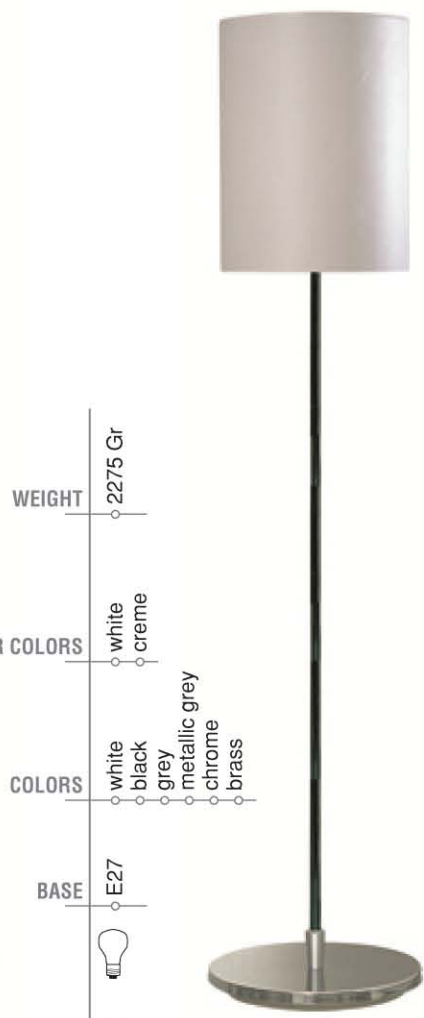

FLOOR LAMPS // 03

WEIGHT 2293 Gr

ABAJUR COLORS white, creme

COLORS white, black, grey, metallic grey, chrome, brass

BASE E27

LAMP TYPE Soft 60W 230V

WEIGHT 2275 Gr

ABAJUR COLORS white, creme

COLORS white, black, grey, metallic grey, chrome, brass

BASE E27

LAMP TYPE Soft 60W 230V

WEIGHT 2275 Gr

ABAJUR COLORS white, creme

COLORS white, black, grey, metallic grey, chrome, brass

BASE E27

LAMP TYPE Soft 60W 230V