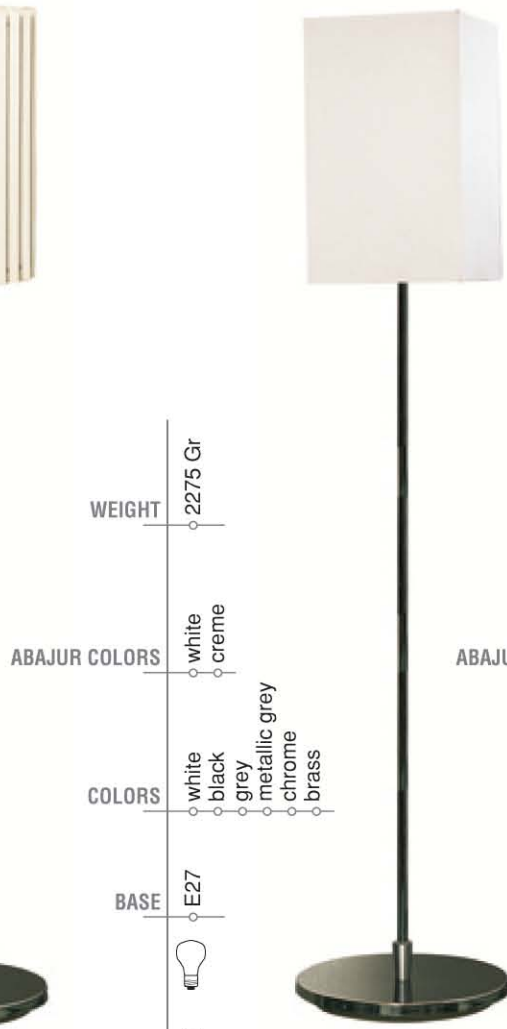

FLOOR LAMPS // 03

WEIGHT 2293 Gr

ABAJUR COLORS white, creme

COLORS white, black, grey, metallic grey, chrome, brass

BASE E27

LAMP TYPE Soft 60W 230V

WEIGHT 2275 Gr

ABAJUR COLORS white, creme

COLORS white, black, grey, metallic grey, chrome, brass

BASE E27

LAMP TYPE Soft 60W 230V

WEIGHT 2275 Gr

ABAJUR COLORS white, creme

COLORS white, black, grey, metallic grey, chrome, brass

BASE E27

LAMP TYPE Soft 60W 230V