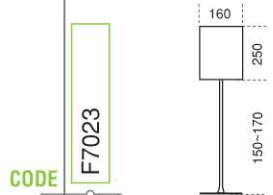

FLOOR LAMPS // 03

WEIGHT 2293 Gr

ABAJUR COLORS white, creme

COLORS white, black, grey, metallic grey, chrome, brass

BASE E27

LAMP TYPE Soft 60W 230V

WEIGHT 2275 Gr

ABAJUR COLORS white, creme

COLORS white, black, grey, metallic grey, chrome, brass

BASE E27

LAMP TYPE Soft 60W 230V

WEIGHT 2275 Gr

ABAJUR COLORS white, creme

COLORS white, black, grey, metallic grey, chrome, brass

BASE E27

LAMP TYPE Soft 60W 230V