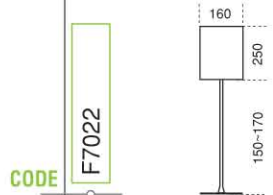

FLOOR LAMPS // 03

WEIGHT 2293 Gr

ABAJUR COLORS white, creme

COLORS white, black, grey, metallic grey, chrome, brass

BASE E27

LAMP TYPE Soft 60W 230V

WEIGHT 2275 Gr

ABAJUR COLORS white, creme

COLORS white, black, grey, metallic grey, chrome, brass

BASE E27

LAMP TYPE Soft 60W 230V

WEIGHT 2275 Gr

ABAJUR COLORS white, creme

COLORS white, black, grey, metallic grey, chrome, brass

BASE E27

LAMP TYPE Soft 60W 230V