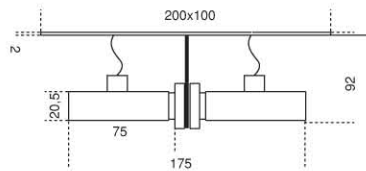

SPOT LIGHTS // 06

CODE	LAMP TYPE	BASE	COLORS	WEIGHT
F2039	Halogen 50W 12V	GU5.3	white black grey metallic grey	479 Gr

IP 20    

CODE	LAMP TYPE	BASE	COLORS	WEIGHT
F2039/2	Halogen 2X50W 12V	GU5.3	white black grey metallic grey	790 Gr

IP 20    

CODE	LAMP TYPE	BASE	COLORS	WEIGHT
F2039/3	Halogen 3X50W 12V	GU5.3	white black grey metallic grey	1325 Gr

IP 20    