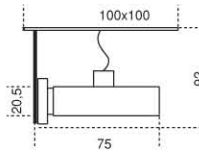

SPOT LIGHTS // 06

CODE	LAMP TYPE	BASE	COLORS	WEIGHT
F2039	Halogen 50W 12V	GU5.3	white black grey metallic grey	479 Gr

IP 20    

CODE	LAMP TYPE	BASE	COLORS	WEIGHT
F2039/2	Halogen 2X50W 12V	GU5.3	white black grey metallic grey	790 Gr

IP 20    

CODE	LAMP TYPE	BASE	COLORS	WEIGHT
F2039/3	Halogen 3X50W 12V	GU5.3	white black grey metallic grey	1325 Gr

IP 20    