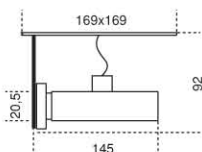

SPOT LIGHTS // 07

CODE	LAMP TYPE	BASE	COLORS	WEIGHT
F2041	Halogen 50-100W 12V Cdm-r 111 35-70W 230V Metal halide *Kit included For Metal halide	G53 GX 8.5	white black grey metallic grey	810 Gr

CODE	LAMP TYPE	BASE	COLORS	WEIGHT
F2041/2	Halogen 2x50-100W 12V Cdm-r 111 2x35-70W 230V Metal halide *Kit included For Metal halide	G53 GX 8.5	white black grey metallic grey	1585 Gr

CODE	LAMP TYPE	BASE	COLORS	WEIGHT
F2041/3	Halogen 3x50-100W 12V Cdm-r 111 3x35-70W 230V Metal halide *Kit included For Metal halide	G53 GX 8.5	white black grey metallic grey	2350 Gr