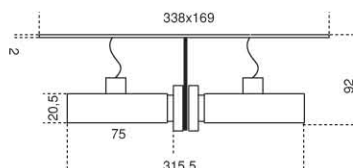

SPOT LIGHTS // 07

CODE	LAMP TYPE	BASE	COLORS	WEIGHT
F2041	Halogen 50-100W 12V Cdm-r 111 35-70W 230V Metal halide *Kit included For Metal halide	G53 GX 8.5	white black grey metallic grey	810 Gr

CODE	LAMP TYPE	BASE	COLORS	WEIGHT
F2041/2	Halogen 2x50-100W 12V Cdm-r 111 2x35-70W 230V Metal halide *Kit included For Metal halide	G53 GX 8.5	white black grey metallic grey	1585 Gr

CODE	LAMP TYPE	BASE	COLORS	WEIGHT
F2041/3	Halogen 3x50-100W 12V Cdm-r 111 3x35-70W 230V Metal halide *Kit included For Metal halide	G53 GX 8.5	white black grey metallic grey	2350 Gr