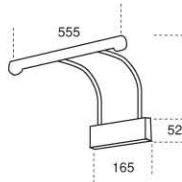

WEIGHT

790 Gr

WEIGHT

270 Gr

COLORS

- chrome
- brass

BASE

G4