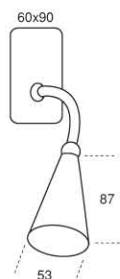

WEIGHT

790 Gr

WEIGHT

270 Gr

COLORS

- chrome
- brass

BASE

G4

Halogen 20W 12V

LAMP TYPE

Halogen 20W 12V

CODE

F3049

IP 20

WEIGHT

2020 Gr