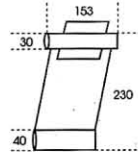

WALL UNITS // 04

CODE	LAMP TYPE	BASE	COLORS	WEIGHT
F3020	Halogen 100W 230V 	R7s	<ul style="list-style-type: none"> ○ white ○ black ○ grey ○ metallic grey ○ brass ○ chrome 	○ 520 Gr

IP 20   

CODE	LAMP TYPE	BASE	COLORS	WEIGHT
F3021	Halogen 200W 230V 	R7s	<ul style="list-style-type: none"> ○ white ○ black ○ grey ○ metallic grey 	○ 1161 Gr

IP 20   

CODE	LAMP TYPE	BASE	COLORS	WEIGHT
F3022	Halogen 200W 230V 	R7s	<ul style="list-style-type: none"> ○ white ○ black ○ grey ○ metallic grey 	○ 1226 Gr

IP 20   