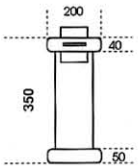

WALL UNITS // 04

CODE	LAMP TYPE	BASE	COLORS	WEIGHT
F3020	Halogen 100W 230V 	R7s	<ul style="list-style-type: none"> ○ white ○ black ○ grey ○ metallic grey ○ brass ○ chrome 	○ 520 Gr

IP 20   

CODE	LAMP TYPE	BASE	COLORS	WEIGHT
F3021	Halogen 200W 230V 	R7s	<ul style="list-style-type: none"> ○ white ○ black ○ grey ○ metallic grey 	○ 1161 Gr

IP 20   

CODE	LAMP TYPE	BASE	COLORS	WEIGHT
F3022	Halogen 200W 230V 	R7s	<ul style="list-style-type: none"> ○ white ○ black ○ grey ○ metallic grey 	○ 1226 Gr

IP 20   