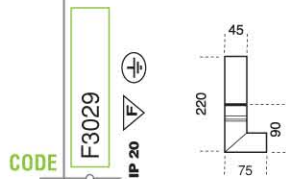

WEIGHT	455 Gr
GLASS COLORS	white
COLORS	white black grey metallic grey brass chrome
BASE	E14
LAMP TYPE	Candle 40W 230V Dulux EL 5W 230V

WEIGHT	373 Gr
GLASS COLORS	white
COLORS	white black grey metallic grey brass chrome
BASE	E14
LAMP TYPE	Candle 40W 230V Dulux EL 5W 230V

WEIGHT	525 Gr
GLASS COLOR	white
COLORS	white black grey metallic grey brass chrome
BASE	R7s
LAMP TYPE	Halogen 150W 230V