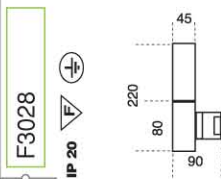

WEIGHT	455 Gr
GLASS COLORS	white
COLORS	white black grey metallic grey brass chrome
BASE	E14
LAMP TYPE	Candle 40W 230V Dulux EL 5W 230V

WEIGHT	373 Gr
GLASS COLORS	white
COLORS	white black grey metallic grey brass chrome
BASE	E14
LAMP TYPE	Candle 40W 230V Dulux EL 5W 230V

WEIGHT	525 Gr
GLASS COLOR	white
COLORS	white black grey metallic grey brass chrome
BASE	R7s
LAMP TYPE	Halogen 150W 230V