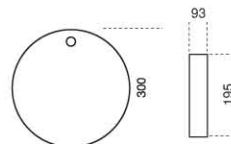

CODE	LAMP TYPE	BASE	COLORS	GLASS COLORS	WEIGHT
F3031	Halogen 150W 230V 	R7s	<ul style="list-style-type: none"> ○ white ○ grey ○ metallic grey 	<ul style="list-style-type: none"> ○ white ○ green ○ cobalt ○ pink ○ turquoise ○ yellow 	1383 Gr

IP 20   

CODE	LAMP TYPE	BASE	COLORS	GLASS COLORS	WEIGHT
F3032	Candle 2x40W 230V 	E14	<ul style="list-style-type: none"> ○ white ○ grey ○ metallic grey 	<ul style="list-style-type: none"> ○ white ○ green ○ cobalt ○ pink ○ turquoise ○ yellow 	1227 Gr