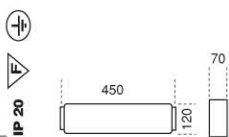

CODE	LAMP TYPE	BASE	COLORS	GLASS COLORS	WEIGHT
F3031	Halogen 150W 230V 	R7s	<ul style="list-style-type: none"> ○ white ○ grey ○ metallic grey 	<ul style="list-style-type: none"> ○ white ○ green ○ cobalt ○ pink ○ turquoise ○ yellow 	1383 Gr

IP 20   

CODE	LAMP TYPE	BASE	COLORS	GLASS COLORS	WEIGHT
F3032	Candle 2x40W 230V 	E14	<ul style="list-style-type: none"> ○ white ○ grey ○ metallic grey 	<ul style="list-style-type: none"> ○ white ○ green ○ cobalt ○ pink ○ turquoise ○ yellow 	1227 Gr

CODE	LAMP TYPE	BASE	COLORS	WEIGHT
F3033	Par 30 75W 230V 	E27	<ul style="list-style-type: none"> ○ white ○ black ○ grey ○ metallic grey 	1150 Gr